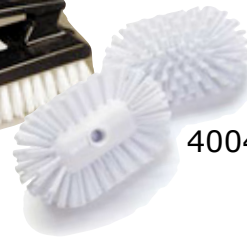

Broom, Brushes & Handles

14618P

14618P Cepillo Nylon-

Used to sweep dust and heavier dirt. Excellent for general usage on smooth concrete, wood floors and unpolished flooring.

14618P	18"

2124

2124 Push Brush-

Excellent for sweeping dust and fine particles on smooth surfaces.

2124	24"

4044

4044 Deck Scrub Brush- 10"

Constructed from sturdy natural fibers, our Deck & Floor Brush is intended for use on rough surfaces or for jobs requiring heavy scrubbing. These brushes are available in a smooth, hardwood block with one tapered hole and one threaded hole.

4044	10"

12916

28800

12916 Street Broom Plastic-

Street Brooms are used for large debris in streets, parking lots and industrial locations. An excellent tool for wet and dry applications. Perfect for cleaning up after street festivals, concerts and other outdoor events.

28800 Vehicle Scrubbing Brush-

For cleaning cars, trucks, windows or vinyl siding. Presenting a variety of designs with soft flagged materials for sensitive surfaces. All brushes feature a fountain hole which allows water to reach the area you are cleaning.

CPH

40040

40040 Tank Brush- 6"

Large kettles, vats and mixers are no match for this tool; designed not to mar or scratch equipment.

CPH Cepillo Plancha

Iron-style handle provides for a good grip and is easy to use. Crimped Polypropylene bristles are durable and long-lasting. Excellent scrubber for most any application. Brush face is 5-1/2" x 2".

3104

3104 Dustpan with Handle

Made from high impact plastic for a highly durable, long lasting clean-up tool

812

812 Ergo Handle Lobby Dust Pan