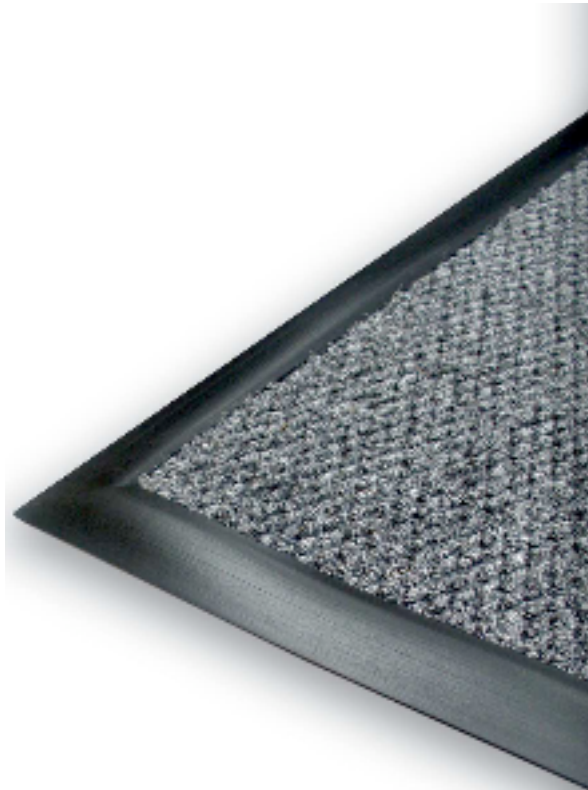

Entrance Mats

G50035GH Alfombra Majestic- 3x5
Also available in 3x10(GS0310GH)